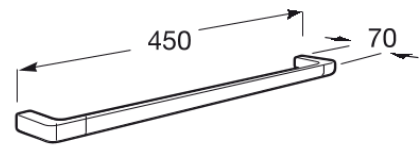

**TEMPO**

Towel rail

PRICE (VAT INCLUDED)

**£198.16**

TECHNICAL DRAWINGS

**FEATURES**

Suitable for: Basin